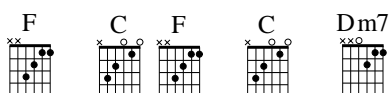

A Sorrow for Connoisseurs

Luke 2

Music by STEVE BELL
Words by STEVE BELL /
JAMIE HOWISON

Groovin' ♩ = 92

Ma -

ri - a I'll tell you right now My old heart is fin - ished and full—
may not be - lieve it right now I don't un - der - stand — it my - self—

mp
8vb (8vb until marked)

F2 F2 G Am E7

This child that you bring that my eyes have seen He's the
 But an old man can make mys - ter - i - ous claims Such

C7 F G Am

glo - ry of Is - ra - el He's gon - na tear your heart
 things we just know so we tell

La - dy that's how it — works — Love is a sor - row for con - nois - seurs

mp

F C F C Dm7

C 1 F C F C C

2 F C F C C

Bb2

You Oh don't you get it I'm

F/A