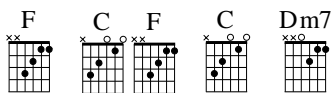

A Sorrow for Connoisseurs

Luke 2

Music by STEVE BELL
Words by STEVE BELL /
JAMIE HOWISON

Groovin' ♩ = 92

Ma -

ri - a I'll tell you right now My old heart is fin - ished and full—
may not be - lieve it right now I don't un - der - stand — it my - self—

mp
8vb (8vb until marked)

F2 F2 G Am E7

This child that you bring that my eyes have seen He's the
 But an old man can make mys - ter - i - ous claims Such

C7 F G Am

glo - ry of Is - ra - el He's gon - na tear your heart
 things we just know so we tell

La - dy that's how it — works — Love is a sor - row for con - nois - seurs

mp

F C F C Dm7

C 1 F C F C C

2 F C F C C

Bb2

You Oh don't you get it I'm

F/A