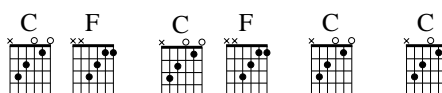

A Sorrow for Connoisseurs

Luke 2

Music by STEVE BELL
Words by STEVE BELL /
JAMIE HOWISON

Groovin' ♩ = 92

Ma -

ri - a I'll tell you right now My old heart is fin - ished and full—
may not be - lieve it right now I don't un - der - stand — it my - self—

mp
8vb (8vb until marked)

F2 F2 G Am E7

This child that you bring that my eyes have seen He's the
 But an old man can make mys - ter - i - ous claims Such

C7 F G Am

glo - ry of Is - ra - el He's gon - na tear your heart
 things we just know so we tell

La - dy that's how it — works — Love is a sor - row for con - nois - seurs

mp

F C F C Dm7

C 1 F C F C C

2 F C F C C

Bb2

You Oh don't you get it I'm

F/A